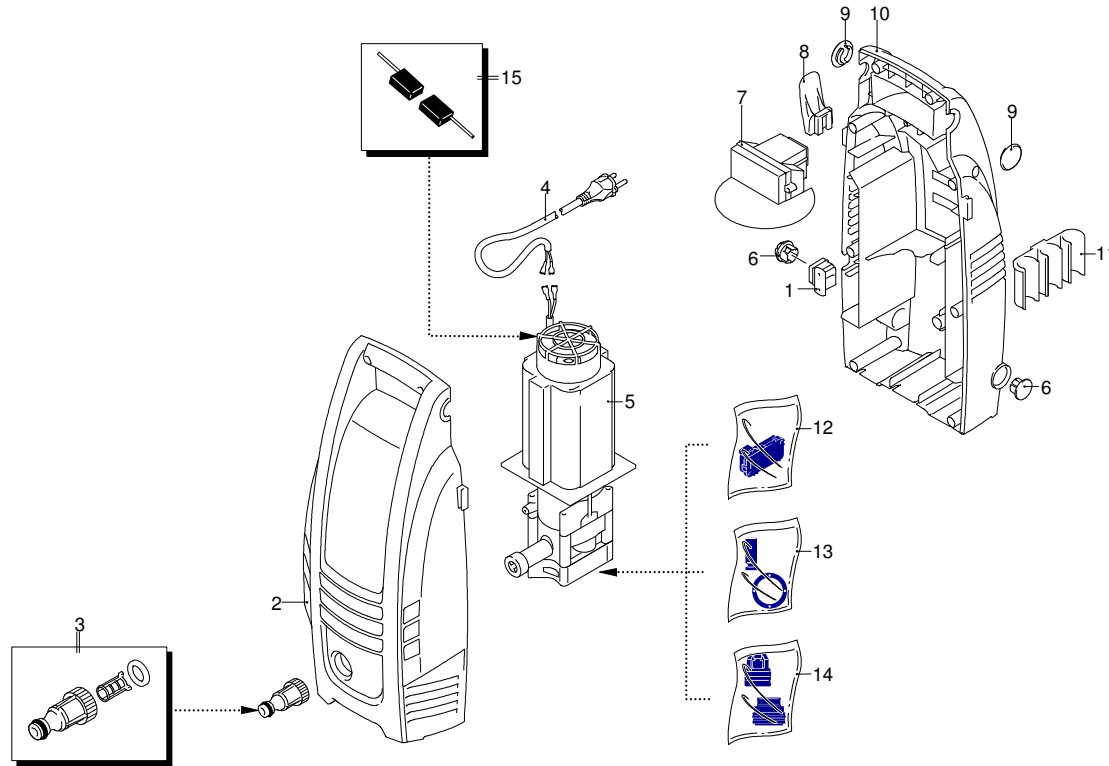

Model 116

Version:

Serial number:

Code: **12767**

08/02/2010

Validity	Pos.	Code	Description	Q
	1	3080580	Cable gland	1
	2	3082820	Blue casing	1
	3	3082130	Water coupling kit	1
	4	50940	Cable	1
	5	3081190	Electric pump assembly	1
	6	3082670	Plug	2
	7	3082770	Switch	1
	8	50942	Accessories carrier	1
	9	3080880	Plug	2
	10	50944	Base	1
	11	50947	Accessories carrier	1
	12	3081280	TSS kit	1
	13	3081270	Piston + seals kit	1
	14	3081290	Valves + seals kit	1
	15	3082580	Brush kit for motor	1

Model 116

Version:

Serial number:

Code: **12767**

08/02/2010

Validity	Pos.	Code	Description	Q
	1	50955	Lance+lance head	1
	2	50954	Tank	1
	3	3082280	Gun	1
	4	3081300	High pressure hose	1