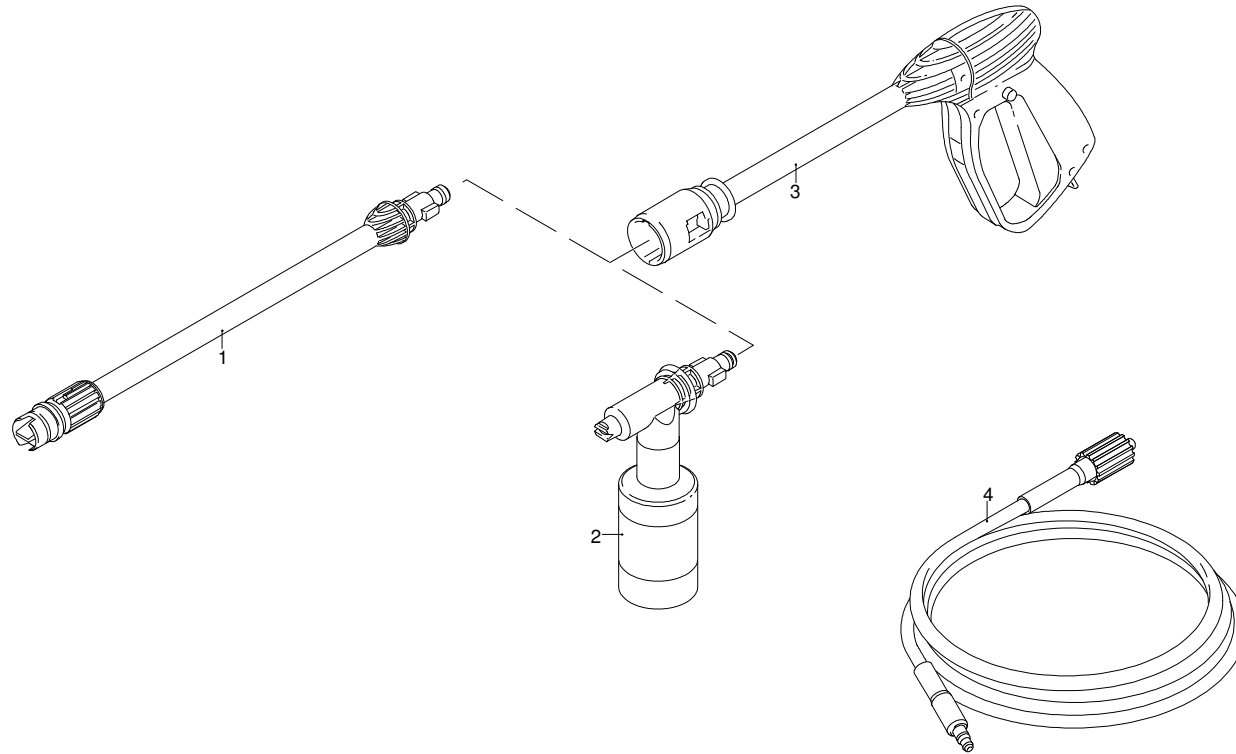

Model 116

Version:

Serial number:

Code: **12767**

08/02/2010

Validity	Pos.	Code	Description	Q
	1	3080580	Cable gland	1
	2	3082820	Blue casing	1
	3	3082130	Water coupling kit	1
	4	50940	Cable	1
	5	3081190	Electric pump assembly	1
	6	3082670	Plug	2
	7	3082770	Switch	1
	8	50942	Accessories carrier	1
	9	3080880	Plug	2
	10	50944	Base	1
	11	50947	Accessories carrier	1
	12	3081280	TSS kit	1
	13	3081270	Piston + seals kit	1
	14	3081290	Valves + seals kit	1
	15	3082580	Brush kit for motor	1

Model 116

Version:

Serial number:

Code: **12767**

08/02/2010

Validity	Pos.	Code	Description	Q
	1	50955	Lance+lance head	1
	2	50954	Tank	1
	3	3082280	Gun	1
	4	3081300	High pressure hose	1