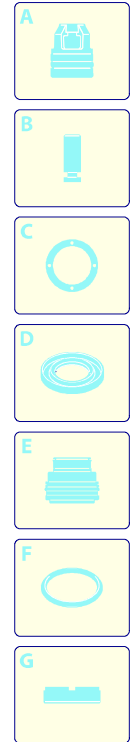

Model 388

Version:

Serial number:

Code: **12908**

08/02/2010

Validity	Pos.	Code	Description	Q
	1	3083010	Guard	1
	2	3083020	Guard	1
	3	3082811	Blue casing	1
	4	3082260	Bracket	1
	5	3082250	Bracket	1
	6	3080170	Box	1
	7	3081220	Electric pump assembly	1
	8	3082910	Base	1
	9	3080150	Wheel	2
	10	3080580	Cable gland	1
	11	3082240	Handle	1
	12	3080280	Accessories carrier	1
	13	3080190	Accessories carrier	1
	14	3082600	Brush kit for motor	1
	15	3080680	Knob	1
	16	3080220	Lever	1
	17	3080200	Plate	2
	18	3081280	TSS kit	1
	19	3081270	Piston + seals kit	1
	20	3081290	Valves + seals kit	1
	21	3082130	Water coupling kit	1
	22	3082360	Cable	1

Model 388

Version:

Serial number:

Code: **12908**

08/02/2010

Validity	Pos.	Code	Description	Q
	1	50975	Lance+lance head	1
	2	50976	Lance+rotopower	1
	3	50972	Tank	1
	4	50968	Gun	1
	5	50969	High pressure hose	1