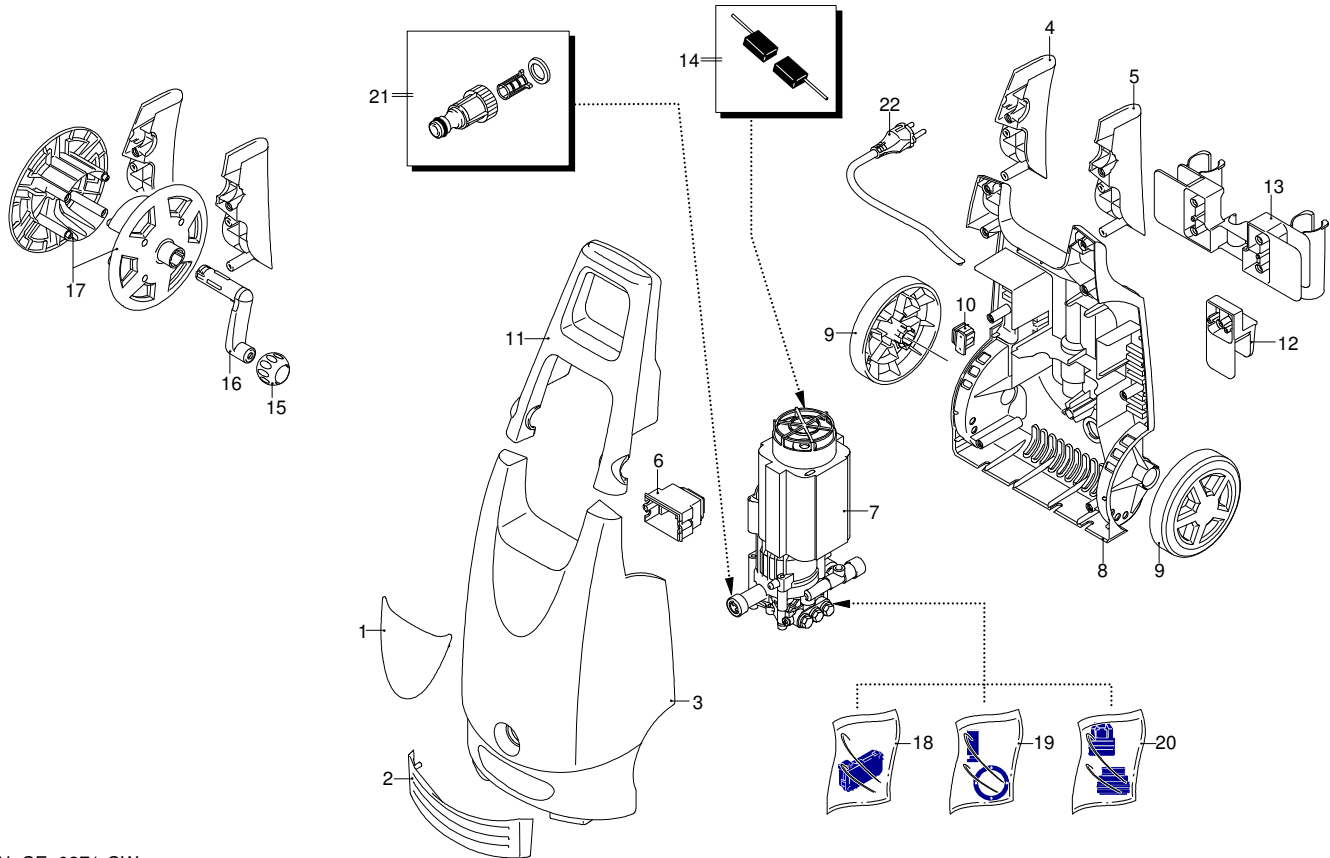

Model 388

Version:

Serial number:

Code: **12908**

08/02/2010

Validity	Pos.	Code	Description	Q
	1	3083010	Guard	1
	2	3083020	Guard	1
	3	3082811	Blue casing	1
	4	3082260	Bracket	1
	5	3082250	Bracket	1
	6	3080170	Box	1
	7	3081220	Electric pump assembly	1
	8	3082910	Base	1
	9	3080150	Wheel	2
	10	3080580	Cable gland	1
	11	3082240	Handle	1
	12	3080280	Accessories carrier	1
	13	3080190	Accessories carrier	1
	14	3082600	Brush kit for motor	1
	15	3080680	Knob	1
	16	3080220	Lever	1
	17	3080200	Plate	2
	18	3081280	TSS kit	1
	19	3081270	Piston + seals kit	1
	20	3081290	Valves + seals kit	1
	21	3082130	Water coupling kit	1
	22	3082360	Cable	1

Model 388

Version:

Serial number:

Code: **12908**

08/02/2010

Validity	Pos.	Code	Description	Q
	1	50975	Lance+lance head	1
	2	50976	Lance+rotopower	1
	3	50972	Tank	1
	4	50968	Gun	1
	5	50969	High pressure hose	1