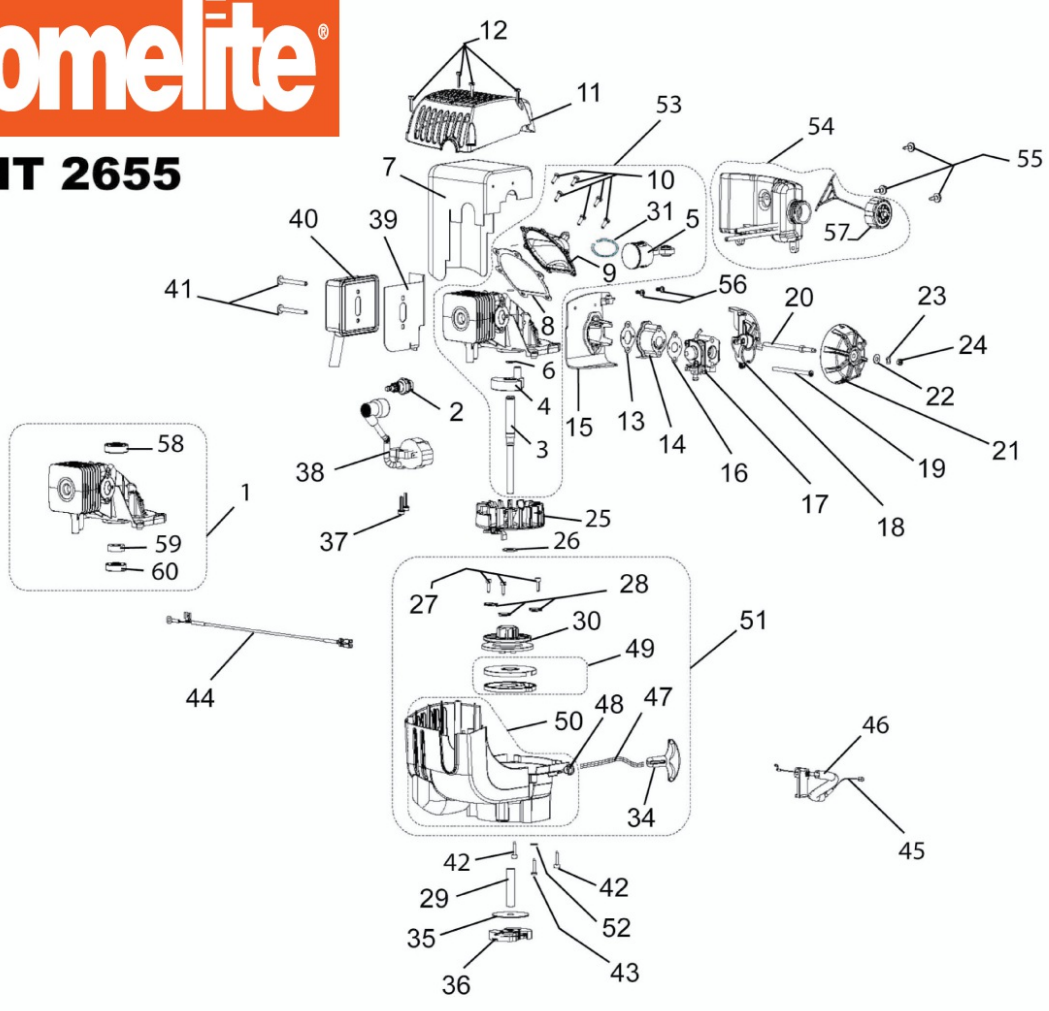

PETROL HEDGE TRIMMER

5134000025 - HHT2655 - 5134000025#1

HHT 2655

HHT 2655

Position	Quantity	Description	Part number	EAN
	1	SCREW DRIVER	5131000379	4058546077358
1_004	1	HANDLE	5131001737	4058546083007
1_005	6	SPRING	5131001884	4058546083649
1_006	4	SCREW	5131011550	4058546098438
1_007	1	SCREW	5131000000	
1_008	1	GEAR BOX	5131001550	
1_009	1	GEAR BOX	5131000682	4058546078478
1_010	1	BUSH HHT2655	5131000000	
1_011	1	COVER	5131009240	4058546094393
1_012	6	SCREW	5131011477	4058546098056
1_013	1	SPACER	5131000000	
1_014	4	SCREW	5131011478	4058546098063
1_015	1	KNIFE	5131001629	4058546082574
1_016	4	SCREW	5131011475	4058546098049
1_017	1	PIN	5131000000	
1_018	1	TRIGGER	5131000000	
1_019	1	HOLDING PIN	5131000000	
1_020	1	SPRING	5131001061	4058546080792
1_021	1	DISTANCE PIECE	5131000000	
1_022	1	SPRING	5131000000	
1_023	1	SWITCH	5131001920	4058546083748
1_024	1	HAND GUARD	5131001758	4058546083083
1_025	2	WASHER	5131004582	4058546087081
1_026	1	BUSHING	5131000000	
1_027	1	WASHER	5131010989	4058546097257
1_028	4	WASHER	5131000000	
1_029	1	CLAMP	5131001738	4058546083014
1_030	1	CLAMP	5131001738	4058546083014
1_031	1	BLADE SLEEVE HHT2655	5131000000	
1_032	1	PLATE	5131001772	4058546083120
1_033	1	FELT WASHER	5131001949	4058546083854
1_034	1	WASHER	5131035656	
1_035	1	CLUTCH COVER	5131009222	
1_036	1	COUPLING	5131001649	4058546082673
1_037	1	WASHER	5131011805	4058546098889
1_038	1	PINION	5131000679	4058546078454
1_039	1	PINION	5131001803	4058546083328
1_040	2	BALL BEARING	5131011804	
1_041	2	SCREW HHT2655	5131000000	
1_042	2	BEARING	5131001830	4058546083427
1_043	4	NUT	5131011814	4058546098957
2_001	1	CYLINDER	5131000000	
2_002	1	SPARK PLUG RCJ6Y	5131001166	4043673001628
2_003	1	CRANK ASSEMBLY	5131000000	
2_004	1	BALANCE WEIGHT	5131008620	4058546093327
2_005	1	PISTON	5131002020	4058546083977
2_006	1	RETAINING RING	5131011800	4058546098865
2_007	1	HOUSING MOTOR SIDE	5131013252	
2_008	1	GASKET	5131001950	4058546083861
2_009	1	CRANKCASE	5131010977	4058546097202