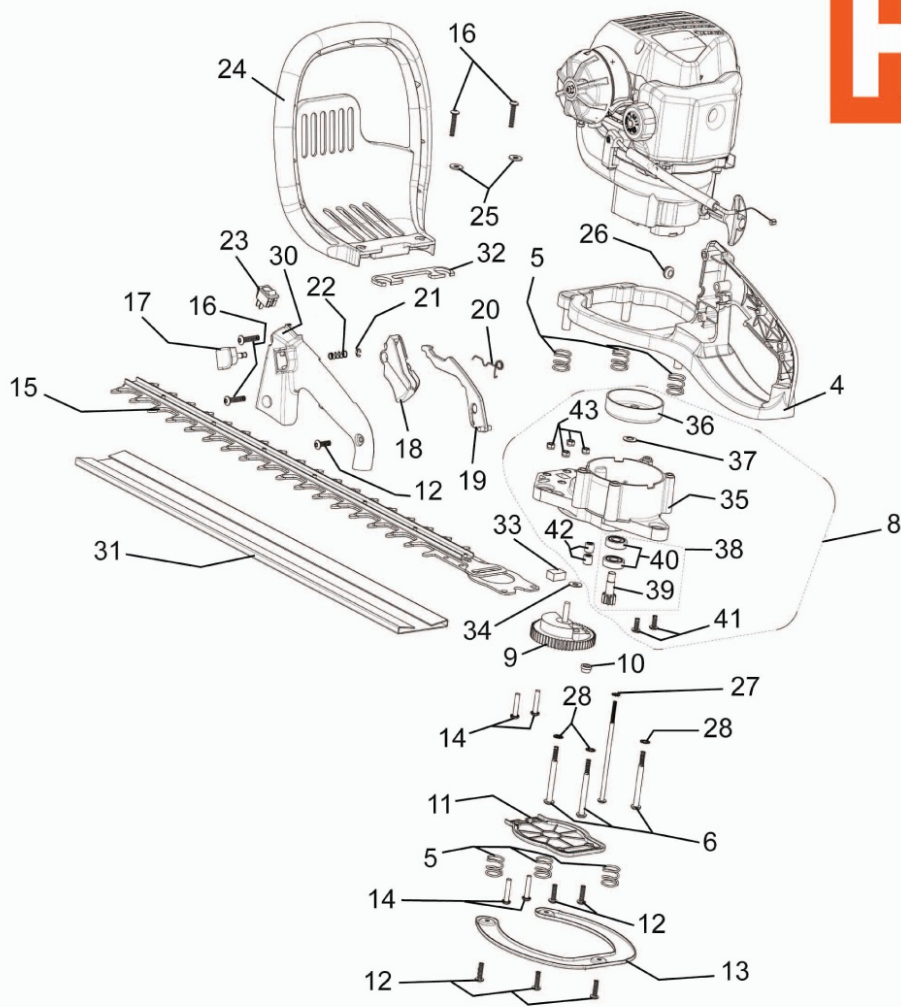

PETROL HEDGE TRIMMER

5134000025 - HHT2655 - 5134000025#1

HHT 2655

HHT 2655

Position	Quantity	Description	Part number	EAN
	1	SCREW DRIVER	5131000379	4058546077358
1_004	1	HANDLE	5131001737	4058546083007
1_005	6	SPRING	5131001884	4058546083649
1_006	4	SCREW	5131011550	4058546098438
1_007	1	SCREW	5131000000	
1_008	1	GEAR BOX	5131001550	
1_009	1	GEAR BOX	5131000682	4058546078478
1_010	1	BUSH HHT2655	5131000000	
1_011	1	COVER	5131009240	4058546094393
1_012	6	SCREW	5131011477	4058546098056
1_013	1	SPACER	5131000000	
1_014	4	SCREW	5131011478	4058546098063
1_015	1	KNIFE	5131001629	4058546082574
1_016	4	SCREW	5131011475	4058546098049
1_017	1	PIN	5131000000	
1_018	1	TRIGGER	5131000000	
1_019	1	HOLDING PIN	5131000000	
1_020	1	SPRING	5131001061	4058546080792
1_021	1	DISTANCE PIECE	5131000000	
1_022	1	SPRING	5131000000	
1_023	1	SWITCH	5131001920	4058546083748
1_024	1	HAND GUARD	5131001758	4058546083083
1_025	2	WASHER	5131004582	4058546087081
1_026	1	BUSHING	5131000000	
1_027	1	WASHER	5131010989	4058546097257
1_028	4	WASHER	5131000000	
1_029	1	CLAMP	5131001738	4058546083014
1_030	1	CLAMP	5131001738	4058546083014
1_031	1	BLADE SLEEVE HHT2655	5131000000	
1_032	1	PLATE	5131001772	4058546083120
1_033	1	FELT WASHER	5131001949	4058546083854
1_034	1	WASHER	5131035656	
1_035	1	CLUTCH COVER	5131009222	
1_036	1	COUPLING	5131001649	4058546082673
1_037	1	WASHER	5131011805	4058546098889
1_038	1	PINION	5131000679	4058546078454
1_039	1	PINION	5131001803	4058546083328
1_040	2	BALL BEARING	5131011804	
1_041	2	SCREW HHT2655	5131000000	
1_042	2	BEARING	5131001830	4058546083427
1_043	4	NUT	5131011814	4058546098957
2_001	1	CYLINDER	5131000000	
2_002	1	SPARK PLUG RCJ6Y	5131001166	4043673001628
2_003	1	CRANK ASSEMBLY	5131000000	
2_004	1	BALANCE WEIGHT	5131008620	4058546093327
2_005	1	PISTON	5131002020	4058546083977
2_006	1	RETAINING RING	5131011800	4058546098865
2_007	1	HOUSING MOTOR SIDE	5131013252	
2_008	1	GASKET	5131001950	4058546083861
2_009	1	CRANKCASE	5131010977	4058546097202