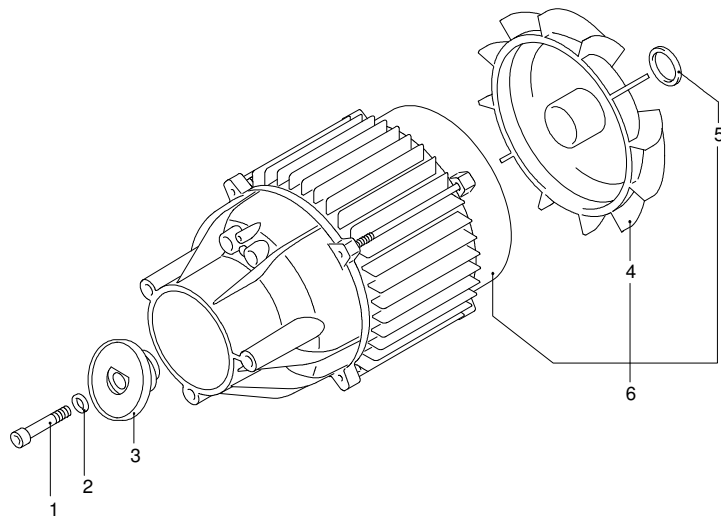

# Model 590

Version: \_\_\_\_\_

Serial number: \_\_\_\_\_

Code: **13041**

07/11/2011

Validity	Pos.	Code	Description	Q
	1	3080810	Knob	1
	2	3080311	Guard	1
	3	3082130	Water coupling kit	1
	4	3400080	Guard	1
	5	3400100	Support	1
	6	3080480	Knob	1
	7	3400051	Blue casing	1
	8	3080301	Guard	1
	9	3082010	Box	1
	10	3082000	Detergent regulator	1
	11	3400030	Support	1
	12	3400770	Electric pump assembly	1
	13	3081630	Capacitor carrier	1
	14	3400040	Conveyor	1
	15	3081640	High pressure hose	1
	16	3080780	Fitting	1
	17	3400630	Pressure gauge	1
	18	3081650	Fork	2
	19	3400111	Support	1
	20	3080390	Plate	2
	21	3080220	Lever	1
	22	3081063	Knob	1
	23	3080820	Knob	1
	24	3080321	Base	1
	25	3080370	Tank	1
	26	3080190	Accessories carrier	1
	27	3080580	Cable gland	1
	28	3441120	Cable	1
	29	3400560	Wheel	2
	30	3400760	Capacitor	1
	31	3081070	Accessories carrier	1
	32	3400090	Support	1
	33	3080380	Plug	1
	34	3400530	Screw kit	1
	35	3081490	Detergent hose	2
	36	3082741	Quick coupling	1

# Model 590

Version:

Serial number:

Code: **13041**

07/11/2011

Validity	Pos.	Code	Description	Q
	1	1980740	Plug	1
	2	2900430	Head	1
	3	800220	Screw	3
	4	3400161	Fitting	1
	5	2840550	Bushing	3
	6	2840540	Bushing	3
	7	3400020	Piston guide	1
	8	2840130	Plug	3
	9	2840830	Screw	1
	10	2909006	Spring assembly	1
	11	2900130	Fitting	1
	12	2901070	Shutter	1
	13	1080091	Spring	1
	14	2901110	Injector	1
	15	3400150	Fitting	1
	16	3400400	TSS box assembly	1
	17	2022200	Fork	1
	18	3409400	Pump assembly	1
	19	3400420	Piston + seals kit	1
	20	3400430	Valves + seals kit	1
	21	3400440	Detergent suction kit	1
	22	3400540	Bearing	1

# Model 590

Version:

Serial number:

Code: **13041**

07/11/2011

Validity	Pos.	Code	Description	Q
	1	3081950	Screw	1
	2	3081750	Washer	1
	3	3400790	Wobble plate	1
	4	3440370	Fan	1
	5	3441000	Ring	1
	6	3400780	Motor	1

# Model 590

Version:

Serial number:

Code: **13041**

07/11/2011

Validity	Pos.	Code	Description	Q
	1	3400260	Gun	1
	2	3400270	Lance+lance head	1
	3	3082100	High pressure hose	1