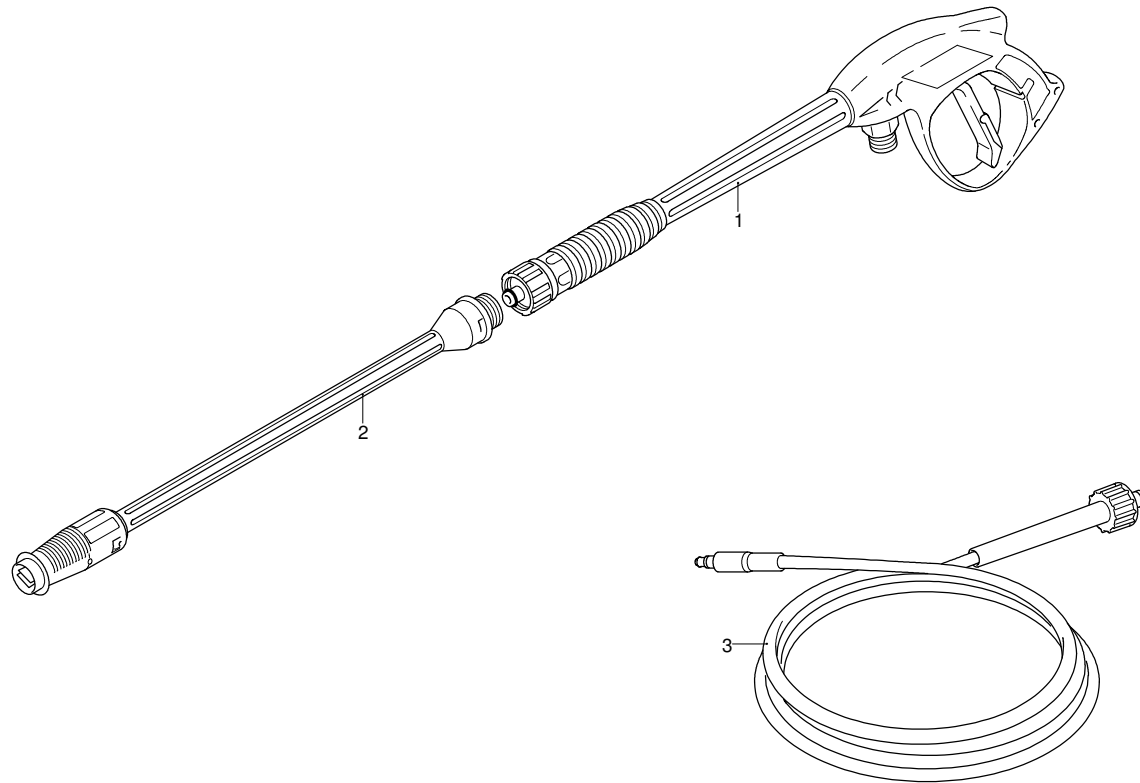

# Model 590

Version: \_\_\_\_\_

Serial number: \_\_\_\_\_

Code: **13041**

07/11/2011

Validity	Pos.	Code	Description	Q
	1	3080810	Knob	1
	2	3080311	Guard	1
	3	3082130	Water coupling kit	1
	4	3400080	Guard	1
	5	3400100	Support	1
	6	3080480	Knob	1
	7	3400051	Blue casing	1
	8	3080301	Guard	1
	9	3082010	Box	1
	10	3082000	Detergent regulator	1
	11	3400030	Support	1
	12	3400770	Electric pump assembly	1
	13	3081630	Capacitor carrier	1
	14	3400040	Conveyor	1
	15	3081640	High pressure hose	1
	16	3080780	Fitting	1
	17	3400630	Pressure gauge	1
	18	3081650	Fork	2
	19	3400111	Support	1
	20	3080390	Plate	2
	21	3080220	Lever	1
	22	3081063	Knob	1
	23	3080820	Knob	1
	24	3080321	Base	1
	25	3080370	Tank	1
	26	3080190	Accessories carrier	1
	27	3080580	Cable gland	1
	28	3441120	Cable	1
	29	3400560	Wheel	2
	30	3400760	Capacitor	1
	31	3081070	Accessories carrier	1
	32	3400090	Support	1
	33	3080380	Plug	1
	34	3400530	Screw kit	1
	35	3081490	Detergent hose	2
	36	3082741	Quick coupling	1

# Model 590

Version:

Serial number:

Code: **13041**

07/11/2011

Validity	Pos.	Code	Description	Q
	1	1980740	Plug	1
	2	2900430	Head	1
	3	800220	Screw	3
	4	3400161	Fitting	1
	5	2840550	Bushing	3
	6	2840540	Bushing	3
	7	3400020	Piston guide	1
	8	2840130	Plug	3
	9	2840830	Screw	1
	10	2909006	Spring assembly	1
	11	2900130	Fitting	1
	12	2901070	Shutter	1
	13	1080091	Spring	1
	14	2901110	Injector	1
	15	3400150	Fitting	1
	16	3400400	TSS box assembly	1
	17	2022200	Fork	1
	18	3409400	Pump assembly	1
	19	3400420	Piston + seals kit	1
	20	3400430	Valves + seals kit	1
	21	3400440	Detergent suction kit	1
	22	3400540	Bearing	1

# Model 590

Version:

Serial number:

Code: **13041**

07/11/2011

Validity	Pos.	Code	Description	Q
	1	3081950	Screw	1
	2	3081750	Washer	1
	3	3400790	Wobble plate	1
	4	3440370	Fan	1
	5	3441000	Ring	1
	6	3400780	Motor	1

# Model 590

Version:

Serial number:

Code: **13041**

07/11/2011

Validity	Pos.	Code	Description	Q
	1	3400260	Gun	1
	2	3400270	Lance+lance head	1
	3	3082100	High pressure hose	1