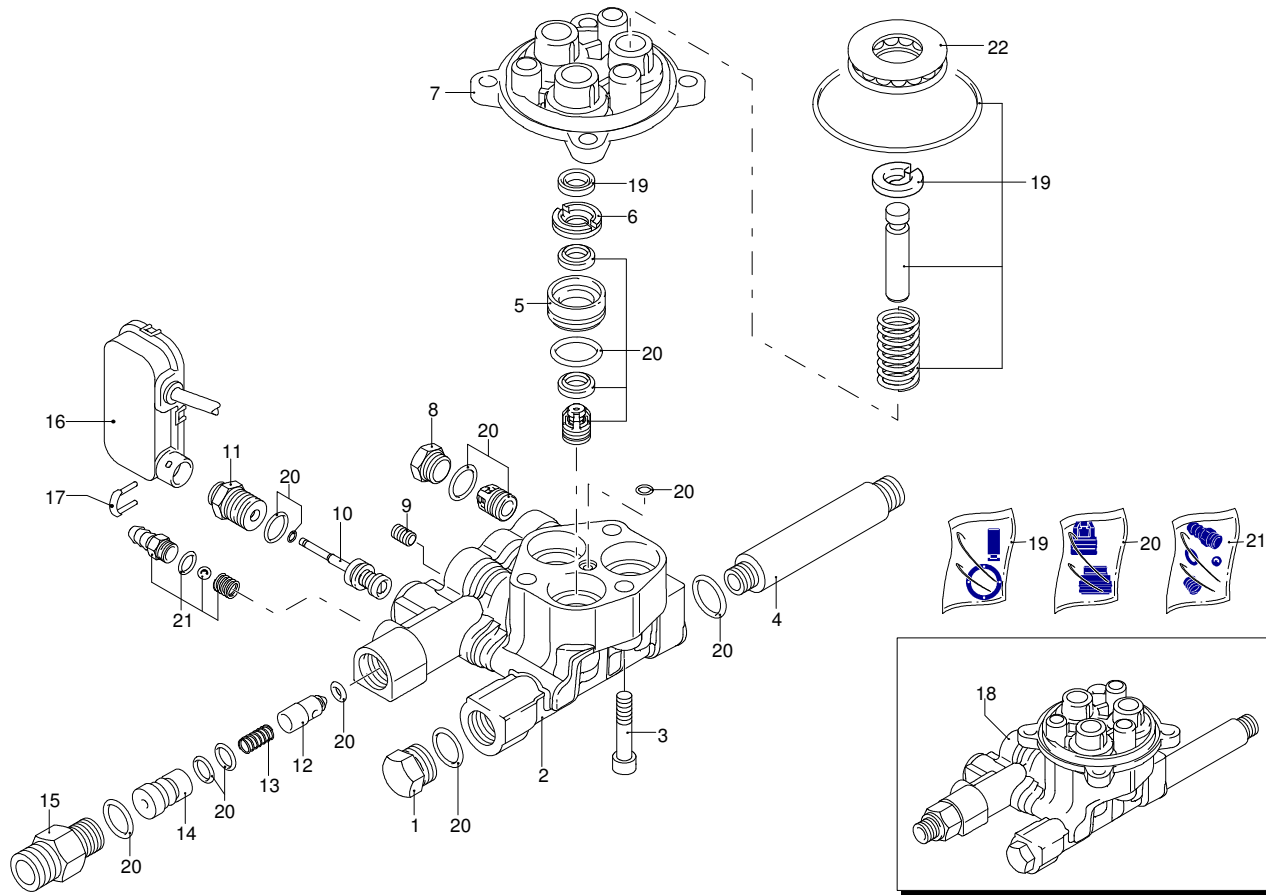

# Model 590

Version: \_\_\_\_\_

Serial number: \_\_\_\_\_

Code: **13041**

07/11/2011

Validity	Pos.	Code	Description	Q
	1	3080810	Knob	1
	2	3080311	Guard	1
	3	3082130	Water coupling kit	1
	4	3400080	Guard	1
	5	3400100	Support	1
	6	3080480	Knob	1
	7	3400051	Blue casing	1
	8	3080301	Guard	1
	9	3082010	Box	1
	10	3082000	Detergent regulator	1
	11	3400030	Support	1
	12	3400770	Electric pump assembly	1
	13	3081630	Capacitor carrier	1
	14	3400040	Conveyor	1
	15	3081640	High pressure hose	1
	16	3080780	Fitting	1
	17	3400630	Pressure gauge	1
	18	3081650	Fork	2
	19	3400111	Support	1
	20	3080390	Plate	2
	21	3080220	Lever	1
	22	3081063	Knob	1
	23	3080820	Knob	1
	24	3080321	Base	1
	25	3080370	Tank	1
	26	3080190	Accessories carrier	1
	27	3080580	Cable gland	1
	28	3441120	Cable	1
	29	3400560	Wheel	2
	30	3400760	Capacitor	1
	31	3081070	Accessories carrier	1
	32	3400090	Support	1
	33	3080380	Plug	1
	34	3400530	Screw kit	1
	35	3081490	Detergent hose	2
	36	3082741	Quick coupling	1

# Model 590

Version:

Serial number:

Code: **13041**

07/11/2011

Validity	Pos.	Code	Description	Q
	1	1980740	Plug	1
	2	2900430	Head	1
	3	800220	Screw	3
	4	3400161	Fitting	1
	5	2840550	Bushing	3
	6	2840540	Bushing	3
	7	3400020	Piston guide	1
	8	2840130	Plug	3
	9	2840830	Screw	1
	10	2909006	Spring assembly	1
	11	2900130	Fitting	1
	12	2901070	Shutter	1
	13	1080091	Spring	1
	14	2901110	Injector	1
	15	3400150	Fitting	1
	16	3400400	TSS box assembly	1
	17	2022200	Fork	1
	18	3409400	Pump assembly	1
	19	3400420	Piston + seals kit	1
	20	3400430	Valves + seals kit	1
	21	3400440	Detergent suction kit	1
	22	3400540	Bearing	1

# Model 590

Version:

Serial number:

Code: **13041**

07/11/2011

Validity	Pos.	Code	Description	Q
	1	3081950	Screw	1
	2	3081750	Washer	1
	3	3400790	Wobble plate	1
	4	3440370	Fan	1
	5	3441000	Ring	1
	6	3400780	Motor	1

# Model 590

Version:

Serial number:

Code: **13041**

07/11/2011

Validity	Pos.	Code	Description	Q
	1	3400260	Gun	1
	2	3400270	Lance+lance head	1
	3	3082100	High pressure hose	1