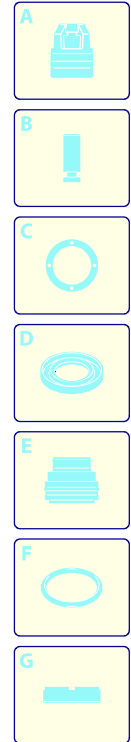

# Model 590

Version: \_\_\_\_\_

Serial number: \_\_\_\_\_

Code: **13041**

07/11/2011

Validity	Pos.	Code	Description	Q
	1	3080810	Knob	1
	2	3080311	Guard	1
	3	3082130	Water coupling kit	1
	4	3400080	Guard	1
	5	3400100	Support	1
	6	3080480	Knob	1
	7	3400051	Blue casing	1
	8	3080301	Guard	1
	9	3082010	Box	1
	10	3082000	Detergent regulator	1
	11	3400030	Support	1
	12	3400770	Electric pump assembly	1
	13	3081630	Capacitor carrier	1
	14	3400040	Conveyor	1
	15	3081640	High pressure hose	1
	16	3080780	Fitting	1
	17	3400630	Pressure gauge	1
	18	3081650	Fork	2
	19	3400111	Support	1
	20	3080390	Plate	2
	21	3080220	Lever	1
	22	3081063	Knob	1
	23	3080820	Knob	1
	24	3080321	Base	1
	25	3080370	Tank	1
	26	3080190	Accessories carrier	1
	27	3080580	Cable gland	1
	28	3441120	Cable	1
	29	3400560	Wheel	2
	30	3400760	Capacitor	1
	31	3081070	Accessories carrier	1
	32	3400090	Support	1
	33	3080380	Plug	1
	34	3400530	Screw kit	1
	35	3081490	Detergent hose	2
	36	3082741	Quick coupling	1

# Model 590

Version:

Serial number:

Code: **13041**

07/11/2011

Validity	Pos.	Code	Description	Q
	1	1980740	Plug	1
	2	2900430	Head	1
	3	800220	Screw	3
	4	3400161	Fitting	1
	5	2840550	Bushing	3
	6	2840540	Bushing	3
	7	3400020	Piston guide	1
	8	2840130	Plug	3
	9	2840830	Screw	1
	10	2909006	Spring assembly	1
	11	2900130	Fitting	1
	12	2901070	Shutter	1
	13	1080091	Spring	1
	14	2901110	Injector	1
	15	3400150	Fitting	1
	16	3400400	TSS box assembly	1
	17	2022200	Fork	1
	18	3409400	Pump assembly	1
	19	3400420	Piston + seals kit	1
	20	3400430	Valves + seals kit	1
	21	3400440	Detergent suction kit	1
	22	3400540	Bearing	1

# Model 590

Version:

Serial number:

Code: **13041**

07/11/2011

Validity	Pos.	Code	Description	Q
	1	3081950	Screw	1
	2	3081750	Washer	1
	3	3400790	Wobble plate	1
	4	3440370	Fan	1
	5	3441000	Ring	1
	6	3400780	Motor	1

# Model 590

Version:

Serial number:

Code: **13041**

07/11/2011

Validity	Pos.	Code	Description	Q
	1	3400260	Gun	1
	2	3400270	Lance+lance head	1
	3	3082100	High pressure hose	1