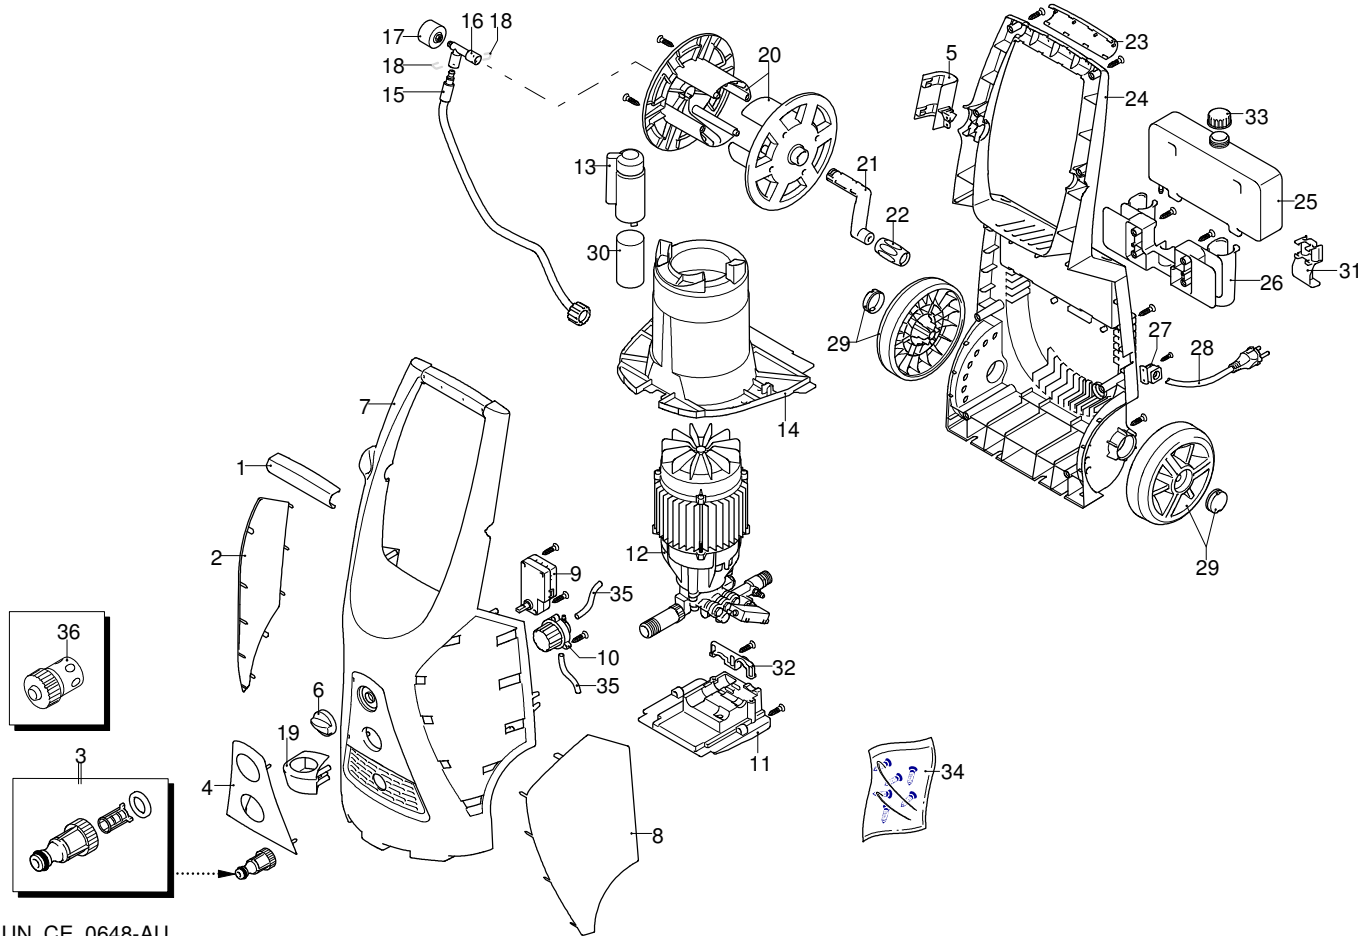

# Model 590

Version: \_\_\_\_\_

Serial number: \_\_\_\_\_

Code: **13041**

07/11/2011

Validity	Pos.	Code	Description	Q
	1	3080810	Knob	1
	2	3080311	Guard	1
	3	3082130	Water coupling kit	1
	4	3400080	Guard	1
	5	3400100	Support	1
	6	3080480	Knob	1
	7	3400051	Blue casing	1
	8	3080301	Guard	1
	9	3082010	Box	1
	10	3082000	Detergent regulator	1
	11	3400030	Support	1
	12	3400770	Electric pump assembly	1
	13	3081630	Capacitor carrier	1
	14	3400040	Conveyor	1
	15	3081640	High pressure hose	1
	16	3080780	Fitting	1
	17	3400630	Pressure gauge	1
	18	3081650	Fork	2
	19	3400111	Support	1
	20	3080390	Plate	2
	21	3080220	Lever	1
	22	3081063	Knob	1
	23	3080820	Knob	1
	24	3080321	Base	1
	25	3080370	Tank	1
	26	3080190	Accessories carrier	1
	27	3080580	Cable gland	1
	28	3441120	Cable	1
	29	3400560	Wheel	2
	30	3400760	Capacitor	1
	31	3081070	Accessories carrier	1
	32	3400090	Support	1
	33	3080380	Plug	1
	34	3400530	Screw kit	1
	35	3081490	Detergent hose	2
	36	3082741	Quick coupling	1

# Model 590

Version:

Serial number:

Code: **13041**

07/11/2011

Validity	Pos.	Code	Description	Q
	1	1980740	Plug	1
	2	2900430	Head	1
	3	800220	Screw	3
	4	3400161	Fitting	1
	5	2840550	Bushing	3
	6	2840540	Bushing	3
	7	3400020	Piston guide	1
	8	2840130	Plug	3
	9	2840830	Screw	1
	10	2909006	Spring assembly	1
	11	2900130	Fitting	1
	12	2901070	Shutter	1
	13	1080091	Spring	1
	14	2901110	Injector	1
	15	3400150	Fitting	1
	16	3400400	TSS box assembly	1
	17	2022200	Fork	1
	18	3409400	Pump assembly	1
	19	3400420	Piston + seals kit	1
	20	3400430	Valves + seals kit	1
	21	3400440	Detergent suction kit	1
	22	3400540	Bearing	1

# Model 590

Version:

Serial number:

Code: **13041**

07/11/2011

Validity	Pos.	Code	Description	Q
	1	3081950	Screw	1
	2	3081750	Washer	1
	3	3400790	Wobble plate	1
	4	3440370	Fan	1
	5	3441000	Ring	1
	6	3400780	Motor	1

# Model 590

Version:

Serial number:

Code: **13041**

07/11/2011

Validity	Pos.	Code	Description	Q
	1	3400260	Gun	1
	2	3400270	Lance+lance head	1
	3	3082100	High pressure hose	1